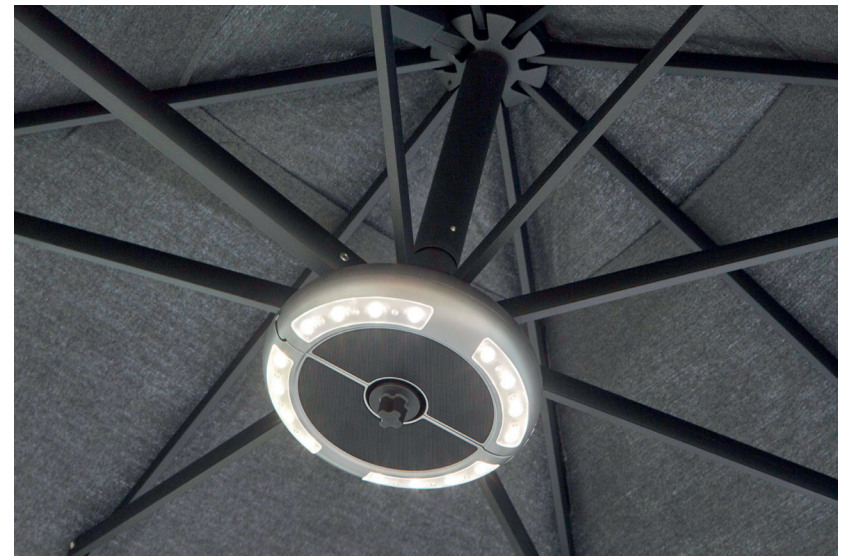

**Colour:** grey

**Light:** LED warm light