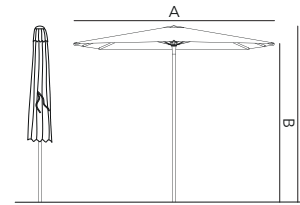

250 x 250 cm

300 x 300 cm

$\varnothing$  300 cm

<b>FRAME</b>	Mid pole umbrella, $\varnothing$ 40 mm, 1.6". Pole & ribs are aluminium powder coated.
<b>CANOPY</b>	270g/m <sup>2</sup> , 100% solution dyed acrylic.
<b>TILT &amp; ROTATION</b>	Not applicable.
<b>WIND SPEED</b>	39 km/h, 24.2 mph - Maximum wind speed to which the umbrella may be exposed.

250 X 250 CM

250 X 250 CM

Weight net

Weight gross

Packaging CBM / CCF

UMAMA UMBRELLA FRAME & CANOPY

15 kg - 33.1 lbs

18 kg - 39.7 lbs

245 x 23 x 25 cm, 0.13 cbm

250 X 250 CM

A	250 cm - 98.4"
B	216 cm - 85"
C	250 cm - 98.4"

250 cm - 98.4"

**FRAME**

A01 white    A03 linen    A12 alu teak    A30 anthracite    A32 black

**CANOPY**

C001 natural    C010 latte    C101 cloud    C106 gris nature    C204 night    C208 black    C211 steel    C212 gasoline    C301 taupe    C304 walnut

245 x 23 x 23 cm, 0.13 cbm

∅ 300 CM

A	300 cm - 118.1"
B	216 cm - 85"
C	250 cm - 98.4"